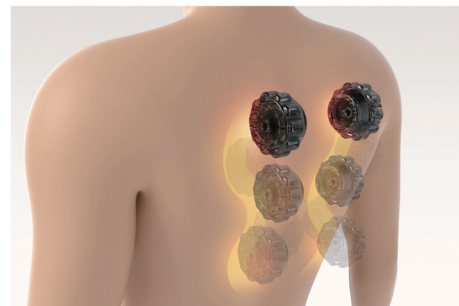

19 Massage Techniques

It features 19 types of massage techniques, including kneading, tapping, stroking, and acupressure, simulating the actual massage process and offering various relaxation methods for different parts of the body.

3D Wavelet