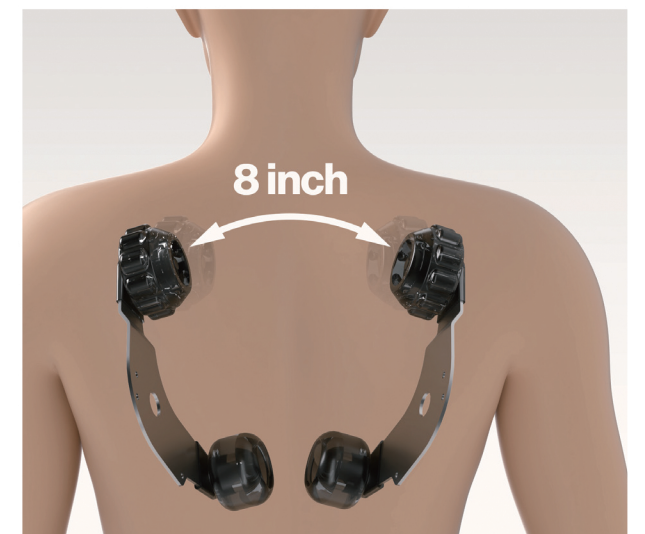

FUJIIRYOKI

CYBER-RELAX

ELITE

Key Features

Equipped with All the Desired Functions

- 4D massage robot with silicone massage head
- Full-back and Glute Massage
- Flex SL Track
- 19 Types of Massage Techniques
- 15 Auto Courses including 5 Types of specialized Stretching Courses
- High Performance Air Massage with 40 Airbags and Soothing Heat
- Exclusive Foot and Calf Treatment
- High-Resolution, 8-inch Large-Screen Touch Panel Remote Control & Quick Keys
- Bluetooth Speaker
- Wireless & USB Mobile Charging Function
- LED Lighting System

Silicone Massage head that feels like a human hand

4D mecha (4ball) with silicone massage head

Designed with soft silicone massage head that mimic the gentle touch of a hand, providing a truly comforting massage experience. Experience unmatched comfort with silicone massage heads that mimic the gentle, natural touch of human hands, delivering a soothing and lifelike massage.

Full-back and Glute Massage

It targets everything from the narrow muscles along your spine to the broader muscles of your glutes, providing comprehensive relief and relaxation. The perfect coverage for your back, covering from 1-8 inches horizontally of your back. The 4D massage can reach as deep as 3 inches.

Flex SL Track

The 51.1-inch long flexible SL Track seamlessly follows the natural curve of your spine, extending from your neck to your glutes for a comprehensive and personalized massage experience. The flexible SL track can open up to a maximum of 164 degrees, enabling the chair to recline to various angles, including upright, zero-gravity, and lay-flat positions. This flexibility allows for a more personalized and comfortable massage experience, accommodating different user preferences and providing targeted relief.