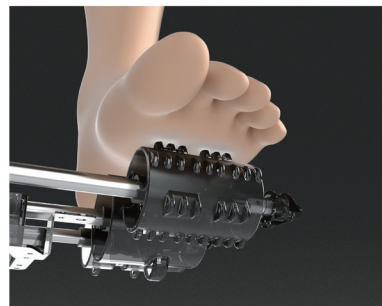

High Performance Air Massage with 40 Airbags and Soothing Heat

Strategically placed 40 airbags provide rhythmic compression to enhance blood circulation and relieve muscle fatigue. The soothing heat provides a comforting and rejuvenating experience, mimicking the gentle yet effective touch of a professional therapist.

Airbag Location

Heater Location

The ultimate Foot and Calf Treatment

Experience our Comprehensive Foot and Calf Massage with soothing heat function. It features a large coverage area of the foot roller for a thorough foot massage, and a mechanical calf roller for deep calf muscle relief. Additionally, the airbag system wraps around your foot, providing a comprehensive toe massage.

Exclusive Foot and Calf Treatment

Calf (3D, roller)

Enjoy the gentle yet effective relief of our 3D calf air massage, designed to knead and relax with smooth upward and downward movements while squeezing.

Foot (3-roller)

Our 3-roller system targets key pressure points, providing a soothing massage to relieve fatigue and refresh your soles.

Automatic Leg Adjustment

Automatically adjusts to your height, ensuring the best foot massage position for optimal comfort and relaxation.