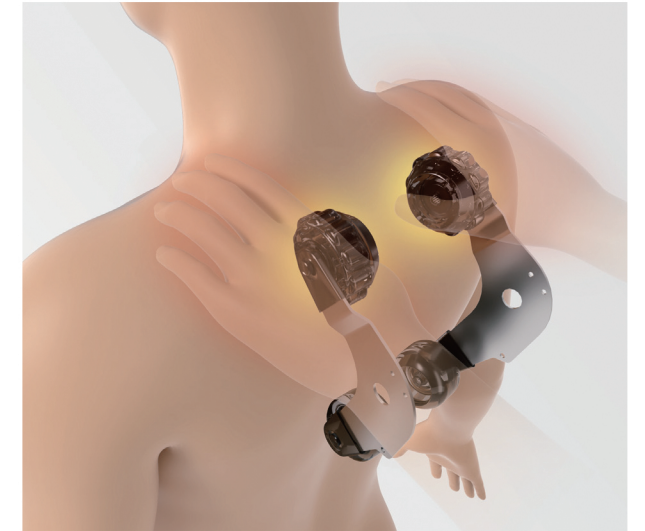

FUJIIRYOKI

CYBER-RELAX

ELITE

Key Features

Equipped with All the Desired Functions

- 4D massage robot with silicone massage head
- Full-back and Glute Massage
- Flex SL Track
- 19 Types of Massage Techniques
- 15 Auto Courses including 5 Types of specialized Stretching Courses
- High Performance Air Massage with 40 Airbags and Soothing Heat
- Exclusive Foot and Calf Treatment
- High-Resolution, 8-inch Large-Screen Touch Panel Remote Control & Quick Keys
- Bluetooth Speaker
- Wireless & USB Mobile Charging Function
- LED Lighting System

Silicone Massage head that feels like a human hand

4D mecha (4ball) with silicone massage head

Designed with soft silicone massage head that mimic the gentle touch of a hand, providing a truly comforting massage experience. Experience unmatched comfort with silicone massage heads that mimic the gentle, natural touch of human hands, delivering a soothing and lifelike massage.

Full-back and Glute Massage

It targets everything from the narrow muscles along your spine to the broader muscles of your glutes, providing comprehensive relief and relaxation. The perfect coverage for your back, covering from 1-8 inches horizontally of your back. The 4D massage can reach as deep as 3 inches.

Flex SL Track

The 51.1-inch long flexible SL Track seamlessly follows the natural curve of your spine, extending from your neck to your glutes for a comprehensive and personalized massage experience. The flexible SL track can open up to a maximum of 164 degrees, enabling the chair to recline to various angles, including upright, zero-gravity, and lay-flat positions. This flexibility allows for a more personalized and comfortable massage experience, accommodating different user preferences and providing targeted relief.