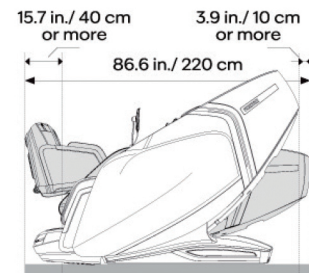

Color Variations

Sand (WT)

Slate (GR)

Earth (BT)

Specifications

Weight : Approx. 297.6 lbs./ 135 Kg | **Powerconsumption** : 160 W

*All dimensions are approximate.

Recommended Space

To position the chair in your home, ensure the doorway is at least 30 inches/ 76 cm wide for the body and an additional 2.3 inches/ 6 cm or more for carrying.

Recommended Space 32.3 inches/82 cm Width

Installation