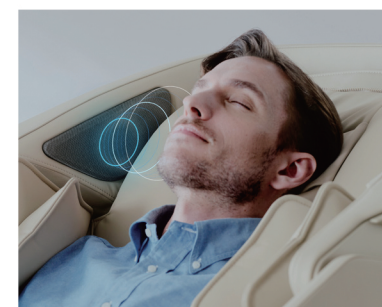

Exclusive Foot and Calf Treatment

Calf (3D, roller)

Enjoy the gentle yet effective relief of our 3D calf air massage, designed to knead and relax with smooth upward and downward movements while squeezing.

Foot (3-roller)

Our 3-roller system targets key pressure points, providing a soothing massage to relieve fatigue and refresh your soles.

Automatic Leg Adjustment

Automatically adjusts to your height, ensuring the best foot massage position for optimal comfort and relaxation.

8-inch touch panel & user-friendly quick keys

Easily select massage courses with the clear, user-friendly high-definition touchscreen. R8-inch relaxation is just a touch away.

Effortlessly adjust intensity, modes, and duration with the smart, easy-to-use quick key controller.

Bluetooth Speakers

Enhance your relaxation with 7 soothing tracks of built-in music. The combination of massage and music delivers a sense of peace for both mind and body.

Wireless Charging port

Stay connected while you relax. With built-in wireless charging, simply place your phone on the charging pad and let it power up effortlessly.