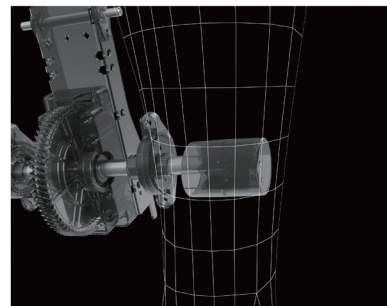

Airbag Location

Heater Location

The ultimate Foot and Calf Treatment

Experience our Comprehensive Foot and Calf Massage with soothing heat function. It features a large coverage area of the foot roller for a thorough foot massage, and a mechanical calf roller for deep calf muscle relief. Additionally, the airbag system wraps around your foot, providing a comprehensive toe massage.

Exclusive Foot and Calf Treatment

Calf (3D, roller)

Enjoy the gentle yet effective relief of our 3D calf air massage, designed to knead and relax with smooth upward and downward movements while squeezing.

Foot (3-roller)

Our 3-roller system targets key pressure points, providing a soothing massage to relieve fatigue and refresh your soles.

Automatic Leg Adjustment

Automatically adjusts to your height, ensuring the best foot massage position for optimal comfort and relaxation.