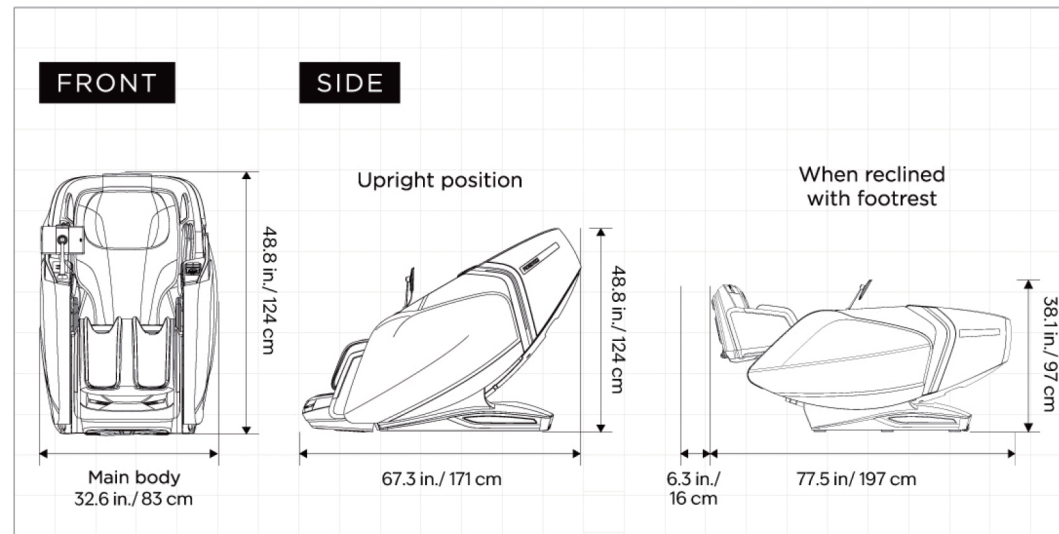

Color Variations

Sand (WT)

Slate (GR)

Earth (BT)

Specifications

Weight : Approx. 297.6 lbs./ 135 Kg | **Powerconsumption** : 160 W

*All dimensions are approximate.

Recommended Space

To position the chair in your home, ensure the doorway is at least 30 inches/ 76 cm wide for the body and an additional 2.3 inches/ 6 cm or more for carrying.

Recommended Space 32.3 inches/82 cm Width

Installation

Flex SL Track

The 51.1-inch long flexible SL Track seamlessly follows the natural curve of your spine, extending from your neck to your glutes for a comprehensive and personalized massage experience. The flexible SL track can open up to a maximum of 164 degrees, enabling the chair to recline to various angles, including upright, zero-gravity, and lay-flat positions. This flexibility allows for a more personalized and comfortable massage experience, accommodating different user preferences and providing targeted relief.