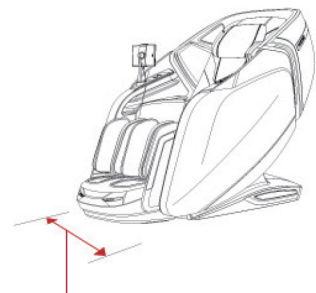

Color Variations

Sand (WT)

Slate (GR)

Earth (BT)

Specifications

Weight : Approx. 297.6 lbs./ 135 Kg | **Powerconsumption** : 160 W

*All dimensions are approximate.

Recommended Space

To position the chair in your home, ensure the doorway is at least 30 inches/ 76 cm wide for the body and an additional 2.3 inches/ 6 cm or more for carrying.

Recommended Space 32.3 inches/82 cm Width

Installation