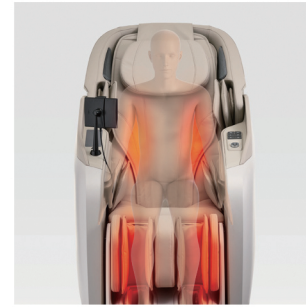

Heater Location