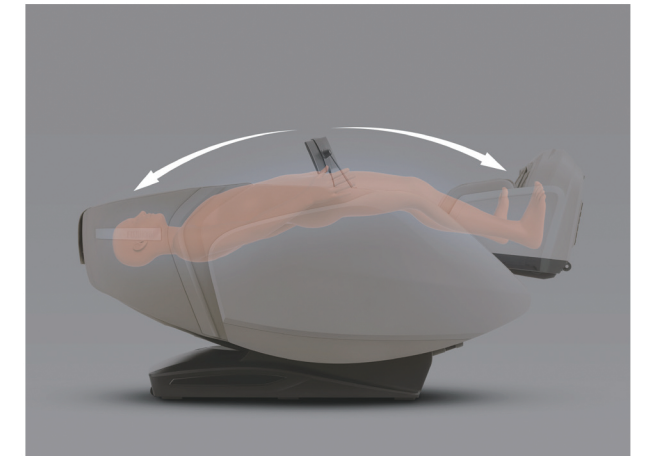

Flex SL Track

The 51.1-inch long flexible SL Track seamlessly follows the natural curve of your spine, extending from your neck to your glutes for a comprehensive and personalized massage experience. The flexible SL track can open up to a maximum of 164 degrees, enabling the chair to recline to various angles, including upright, zero-gravity, and lay-flat positions. This flexibility allows for a more personalized and comfortable massage experience, accommodating different user preferences and providing targeted relief.

19 Massage Techniques

It features 19 types of massage techniques, including kneading, tapping, stroking, and acupressure, simulating the actual massage process and offering various relaxation methods for different parts of the body.

The Ultimate Stretch Massage Chair

Various Stretch Technique

The combination of flexible rails that open up to 164 degrees and full-body airbags allows for more dynamic stretching movements.

- -Full-body stretch
- -Leg stretch
- -Ankle stretch
- -Forward bend stretch

15 Auto courses including 5 Special Stretch Courses

15 diverse automatic course menus

Discover complete relaxation with 15 diverse automatic courses, each tailored to rejuvenate your body and mind in the way you need most.

REJUVENATE

- -Swedish
- -Revive
- -Restore
- -Shiatsu
- -Energize

STRETCH

- -Thai
- -Dynamic
- -Static
- -Deep
- -Relax

FOCUS/RELAX

- -Neck
- -Upper Back
- -Legs
- -Glutes
- -Meditation

5 Special Stretch Courses

Experience Ultimate Relaxation with our 5 Special Stretch Courses: Thai, Dynamic, Static, Deep, and Relax. Each course is designed to provide a sense of overall comfort and ease.