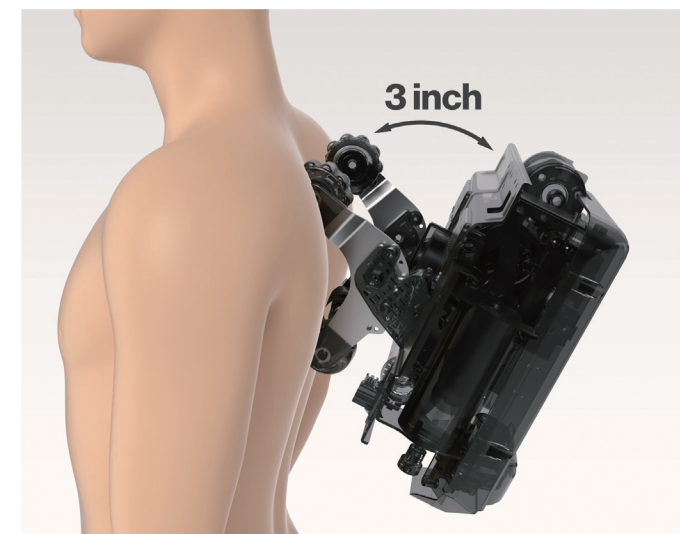

FUJIIRYOKI

CYBER-RELAX

ELITE

Key Features

Equipped with All the Desired Functions

- 4D massage robot with silicone massage head
- Full-back and Glute Massage
- Flex SL Track
- 19 Types of Massage Techniques
- 15 Auto Courses including 5 Types of specialized Stretching Courses
- High Performance Air Massage with 40 Airbags and Soothing Heat
- Exclusive Foot and Calf Treatment
- High-Resolution, 8-inch Large-Screen Touch Panel Remote Control & Quick Keys
- Bluetooth Speaker
- Wireless & USB Mobile Charging Function
- LED Lighting System

Silicone Massage head that feels like a human hand

4D mecha (4ball) with silicone massage head

Designed with soft silicone massage head that mimic the gentle touch of a hand, providing a truly comforting massage experience. Experience unmatched comfort with silicone massage heads that mimic the gentle, natural touch of human hands, delivering a soothing and lifelike massage.

Full-back and Glute Massage

It targets everything from the narrow muscles along your spine to the broader muscles of your glutes, providing comprehensive relief and relaxation. The perfect coverage for your back, covering from 1-8 inches horizontally of your back. The 4D massage can reach as deep as 3 inches.

Flex SL Track

The 51.1-inch long flexible SL Track seamlessly follows the natural curve of your spine, extending from your neck to your glutes for a comprehensive and personalized massage experience. The flexible SL track can open up to a maximum of 164 degrees, enabling the chair to recline to various angles, including upright, zero-gravity, and lay-flat positions. This flexibility allows for a more personalized and comfortable massage experience, accommodating different user preferences and providing targeted relief.