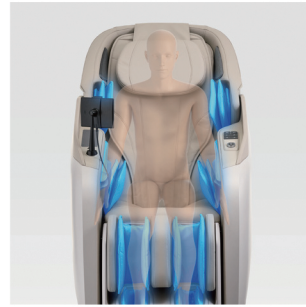

FUJIIRYOKI

CYBER-RELAX

ELITE

Key Features

Equipped with All the Desired Functions

- 4D massage robot with silicone massage head
- Full-back and Glute Massage
- Flex SL Track
- 19 Types of Massage Techniques
- 15 Auto Courses including 5 Types of specialized Stretching Courses
- High Performance Air Massage with 40 Airbags and Soothing Heat
- Exclusive Foot and Calf Treatment
- High-Resolution, 8-inch Large-Screen Touch Panel Remote Control & Quick Keys
- Bluetooth Speaker
- Wireless & USB Mobile Charging Function
- LED Lighting System

REJUVENATE

- Swedish
- Revive
- Restore
- Shiatsu
- Energize

STRETCH

- Thai
- Dynamic
- Static
- Deep
- Relax

FOCUS/RELAX

- Neck
- Upper Back
- Legs
- Glutes
- Meditation

5 Special Stretch Courses

Experience Ultimate Relaxation with our 5 Special Stretch Courses: Thai, Dynamic, Static, Deep, and Relax. Each course is designed to provide a sense of overall comfort and ease.

High Performance Air Massage with 40 Airbags and Soothing Heat

Strategically placed 40 airbags provide rhythmic compression to enhance blood circulation and relieve muscle fatigue. The soothing heat provides a comforting and rejuvenating experience, mimicking the gentle yet effective touch of a professional therapist.